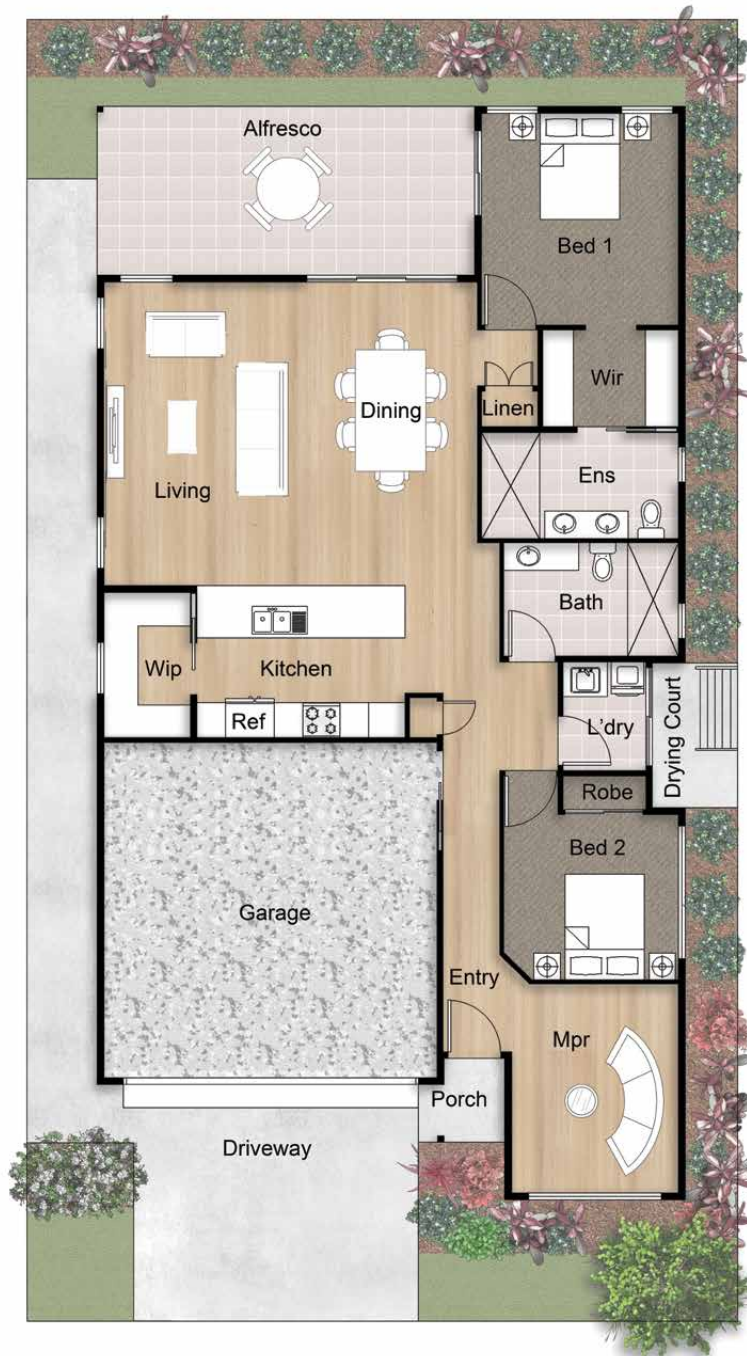

Highlighted features of this Jade home include:

- ▶ Spacious kitchen with large island bench, energy-efficient appliances and walk-in pantry
- ▶ Open plan living and dining area that flows onto an expansive alfresco space
- ▶ Master suite with luxurious ensuite and walk-in robe
- ▶ Versatile multi-purpose room
- ▶ Ducted air-conditioning for year-round comfort
- ▶ Raked ceiling feature

Areas (estimated metric m²)

SITE AREA	281.25
LIVING	130.1
GARAGE	38
ALFRESCO	23.8
HOUSE TOTAL	191.9

Indicative floor plan (on reverse)

MPR = Multi Purpose Room

PHONE 1800 587 587
 EMAIL sales@lakeviewsprings.com.au
 ADDRESS 77 Spring Way, Nikenbah QLD 4655

FOLLOW US    

lakeviewsprings.com.au

Life in balance
 Hervey Bay

**LAKEVIEW
 SPRINGS**
 Lifestyle Resort

JADE

home 28 / floorplan

CHOOSE YOUR INTERIOR DESIGN PALETTE

3 inspiring COLOUR SCHEMES to choose from, shown in our Inclusions & Finishes.

This floor plan illustrates the **Snow Gum** interior design palette.

Disclaimer: Images are for illustrative purposes only. Furniture and decorative items not included. Plans subject to change. Prospective buyers should conduct their own research and seek legal and financial advice. Lakeview Springs Development Pty Ltd does not guarantee the accuracy of information provided. This information is current as of March 2024.