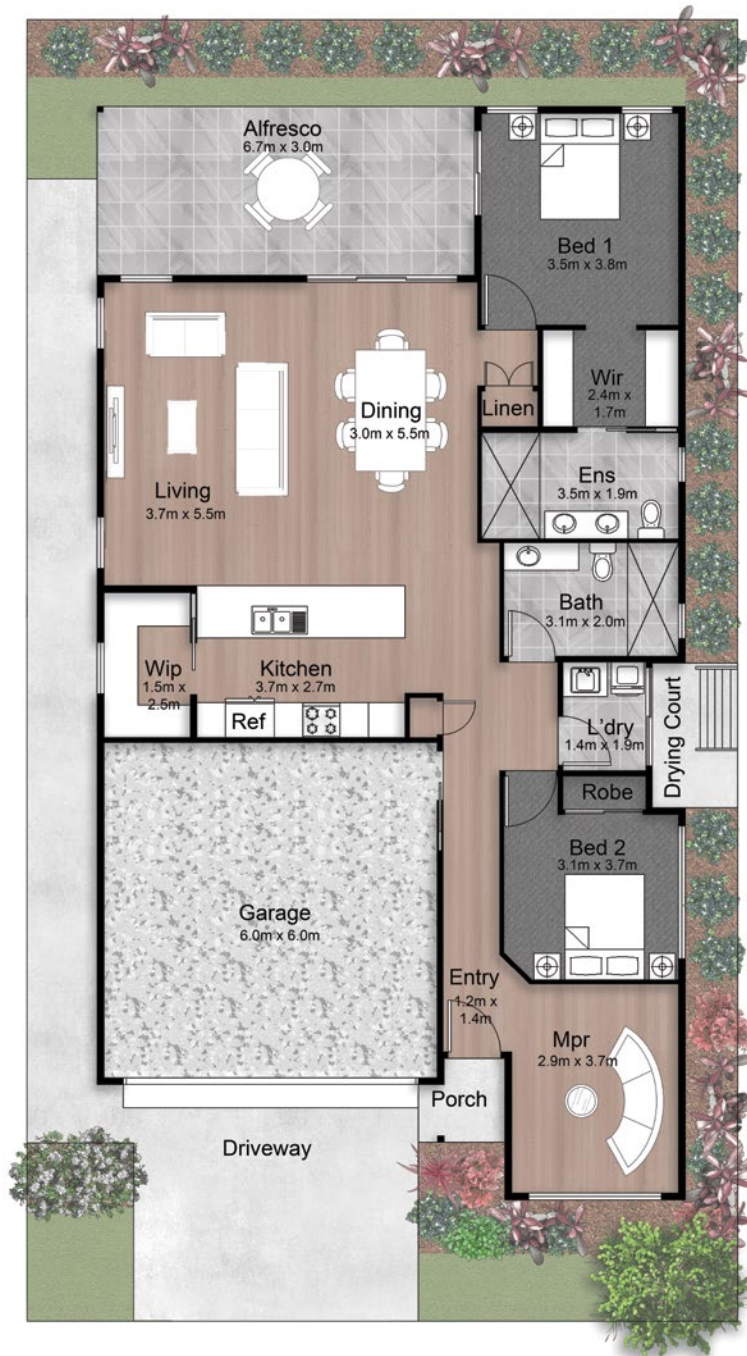

Highlighted features of this Jade home include:

- ▶ Spacious kitchen with large island bench, energy-efficient appliances and walk-in pantry
- ▶ Open plan living and dining area that flows onto an expansive alfresco space
- ▶ Master suite with luxurious ensuite and walk-in robe
- ▶ Versatile multi-purpose room
- ▶ Ducted air-conditioning for year-round comfort
- ▶ Raked ceiling feature

Areas (estimated metric m²)

SITE AREA	281.25
LIVING	130.1
GARAGE	38
ALFRESCO	23.8
HOUSE TOTAL	191.9

Indicative floor plan (on reverse)

MPR = Multi Purpose Room

PHONE 1800 587 587
 EMAIL sales@lakeviewssprings.com.au
 ADDRESS 77 Spring Way, Nikenbah QLD 4655

FOLLOW US    

lakeviewssprings.com.au

Life in balance
 Hervey Bay

**LAKESIDE
 SPRINGS**
 Lifestyle Resort

JADE

home 105 / floorplan

CHOOSE YOUR INTERIOR DESIGN PALETTE

3 inspiring COLOUR SCHEMES to choose from, shown in our Inclusions & Finishes.

This floor plan illustrates the **Mountain Ash** interior design palette.

Disclaimer: Images are for illustrative purposes only. Furniture and decorative items not included. Plans subject to change. Prospective buyers should conduct their own research and seek legal and financial advice. Lakeview Springs Development Pty Ltd does not guarantee the accuracy of information provided. This information is current as of September 2024.