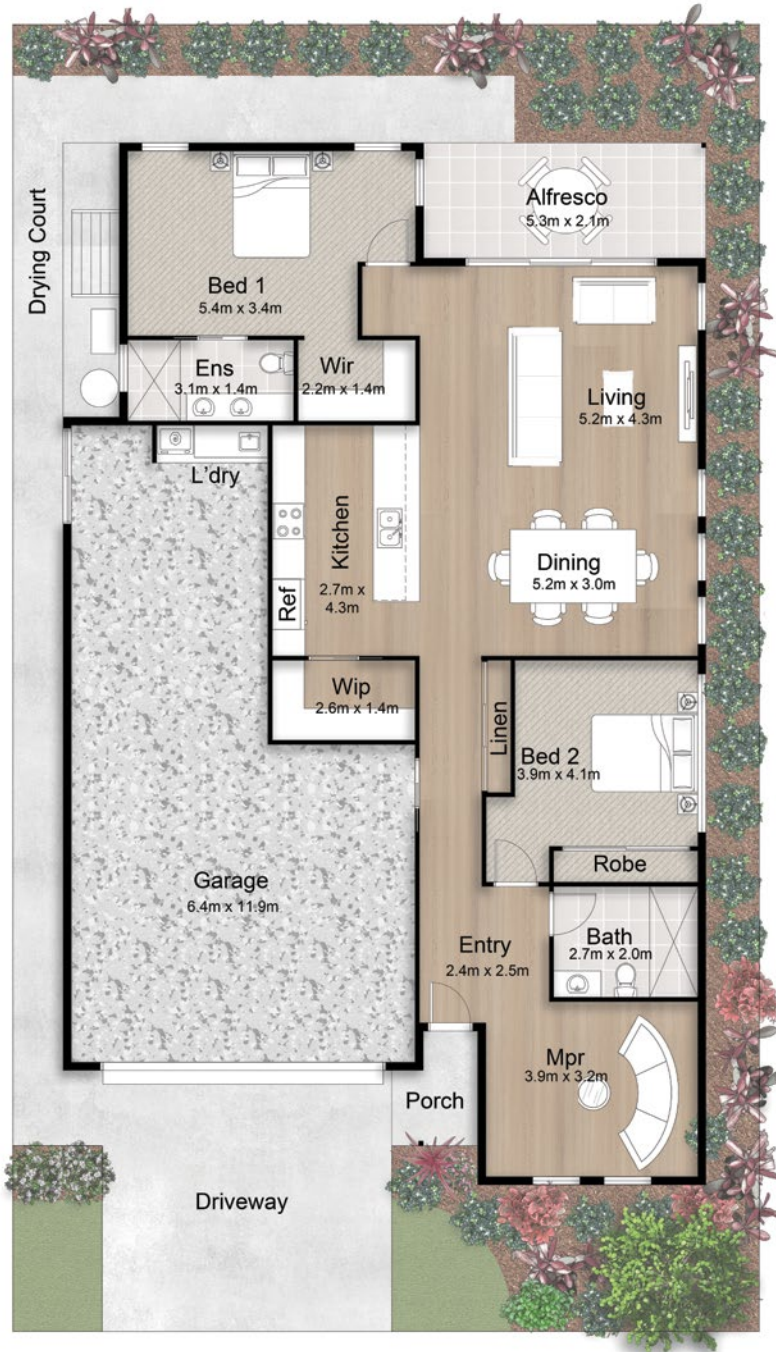

- ▶ Ergonomically designed kitchen with walk-in pantry
- ▶ Generous alfresco area for outdoor entertaining
- ▶ Well-appointed master-bedroom with walk-in robe and ensuite
- ▶ Raked ceiling feature
- ▶ Ducted air-conditioning for year-round comfort
- ▶ Private master bedroom retreat located at the rear of the home, away from the guest quarters or second bedroom
- ▶ Generously sized RV garage, perfect for hobbies or extra storage

Areas (estimated metric m²)

SITE AREA	315
LIVING	135.3
GARAGE	63.8
ALFRESCO	14.1
HOUSE TOTAL	213.2

Indicative floor plan (on reverse)

MPR = Multi Purpose Room

PHONE 1800 587 587

EMAIL sales@lakeviewsprings.com.au

ADDRESS 77 Spring Way, Nikenbah QLD 4655

FOLLOW US    

lakeviewsprings.com.au

Life in balance
Hervey Bay

**LAKEVIEW
SPRINGS**
Lifestyle Resort

TURQUOISE

home 107 / floorplan

CHOOSE YOUR INTERIOR DESIGN PALETTE

3 inspiring COLOUR SCHEMES to choose from, shown in our Inclusions & Finishes.

This floor plan illustrates the **Eucalyptus** interior design palette.

Disclaimer: Images are for illustrative purposes only. Furniture and decorative items not included. Plans subject to change. Prospective buyers should conduct their own research and seek legal and financial advice. Lakeview Springs Development Pty Ltd does not guarantee the accuracy of information provided. This information is current as of September 2024.