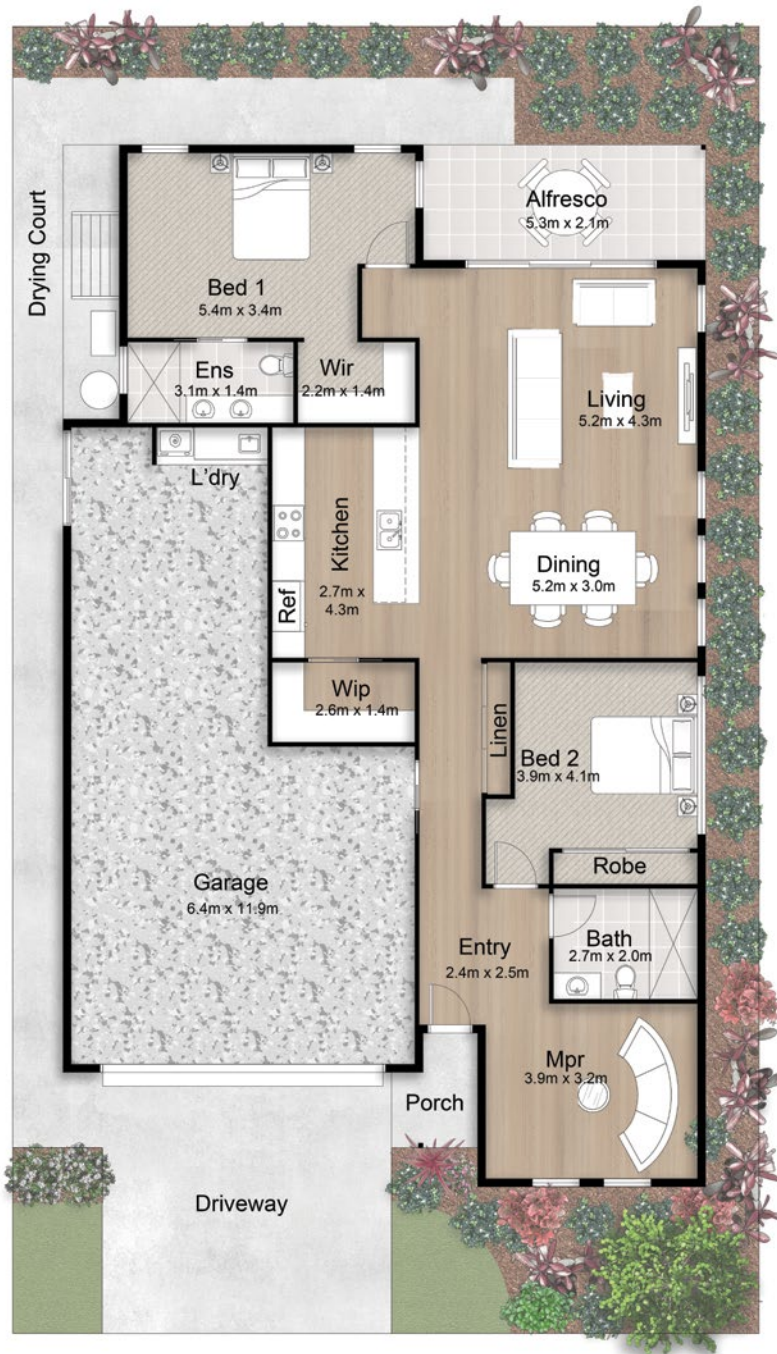

- ▶ Ergonomically designed kitchen with walk-in pantry
- ▶ Generous alfresco area for outdoor entertaining
- ▶ Well-appointed master-bedroom with walk-in robe and ensuite
- ▶ Raked ceiling feature
- ▶ Ducted air-conditioning for year-round comfort
- ▶ Private master bedroom retreat located at the rear of the home, away from the guest quarters or second bedroom
- ▶ Generously sized RV garage, perfect for hobbies or extra storage

Areas (estimated metric m²)

SITE AREA	315
LIVING	135.3
GARAGE	63.8
ALFRESCO	14.1
HOUSE TOTAL	213.2

Indicative floor plan (on reverse)

MPR = Multi Purpose Room

PHONE 1800 587 587
EMAIL sales@lakeviewsprings.com.au
ADDRESS 77 Spring Way, Nikenbah QLD 4655

FOLLOW US    

lakeviewsprings.com.au

Life in balance
Hervey Bay

LAKEVIEW
SPRINGS
Lifestyle Resort

TURQUOISE

home 95 / floorplan

CHOOSE YOUR INTERIOR DESIGN PALETTE

3 inspiring COLOUR SCHEMES to choose from, shown in our Inclusions & Finishes.

This floor plan illustrates the **Eucalyptus** interior design palette.

Disclaimer: Images are for illustrative purposes only. Furniture and decorative items not included. Plans subject to change. Prospective buyers should conduct their own research and seek legal and financial advice. Lakeview Springs Development Pty Ltd does not guarantee the accuracy of information provided. This information is current as of September 2024.