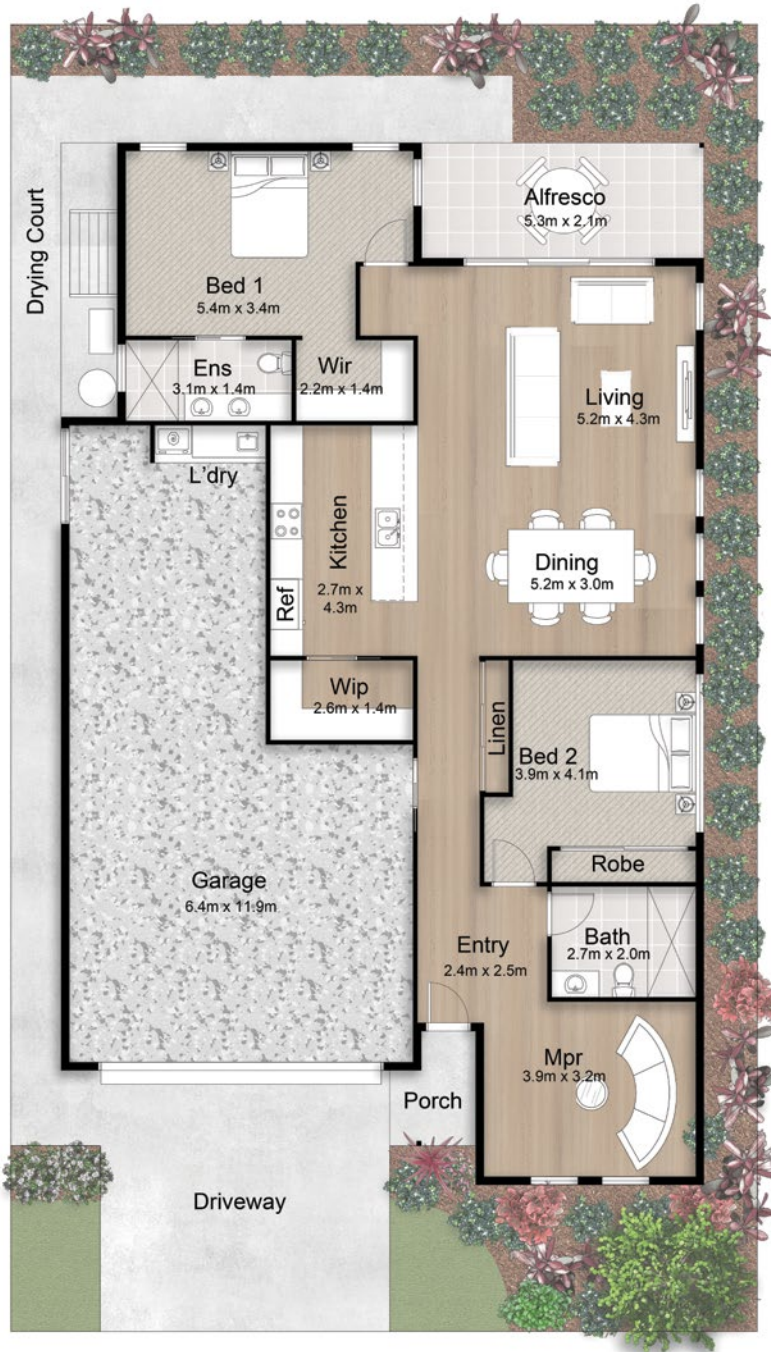

- ▶ Ergonomically designed kitchen with walk-in pantry
- ▶ Generous alfresco area for outdoor entertaining
- ▶ Well-appointed master-bedroom with walk-in robe and ensuite
- ▶ Raked ceiling feature
- ▶ Ducted air-conditioning for year-round comfort
- ▶ Private master bedroom retreat located at the rear of the home, away from the guest quarters or second bedroom
- ▶ Generously sized RV garage, perfect for hobbies or extra storage

Areas (estimated metric m²)

SITE AREA	315
LIVING	135.3
GARAGE	63.8
ALFRESCO	14.1
HOUSE TOTAL	213.2

Indicative floor plan (on reverse)

MPR = Multi Purpose Room

PHONE 1800 587 587

EMAIL sales@lakeviewsprings.com.au

ADDRESS 77 Spring Way, Nikenbah QLD 4655

FOLLOW US    

lakeviewsprings.com.au

Life in balance
Hervey Bay

**LAKEVIEW
SPRINGS**
Lifestyle Resort

TURQUOISE

home 98 / floorplan

CHOOSE YOUR INTERIOR DESIGN PALETTE

3 inspiring COLOUR SCHEMES to choose from, shown in our Inclusions & Finishes.

←
NORTH

This floor plan illustrates the **Eucalyptus** interior design palette.

Disclaimer: Images are for illustrative purposes only. Furniture and decorative items not included. Plans subject to change. Prospective buyers should conduct their own research and seek legal and financial advice. Lakeview Springs Development Pty Ltd does not guarantee the accuracy of information provided. This information is current as of September 2024.